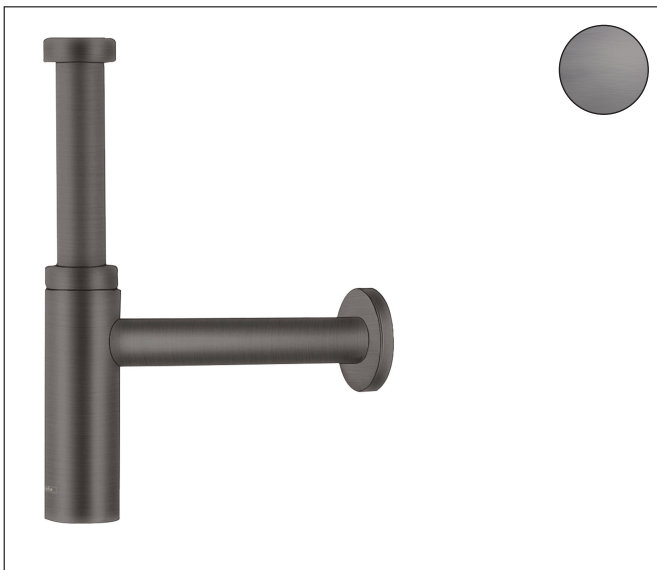

Brand hansgrohe
 Art. Name Design trap Flowstar S
 Art. Nr. 52105340
 Surface Brushed Black Chrome

Product picture

Features

- adjustment range: 60 - 165 mm
- distance to wall 330 mm
- odour trap - backwater height is 75 mm
- connection dimension entry: G 1¼
- connection dimension outlet: DN32
- third party controlled acc. DIN EN 274-3